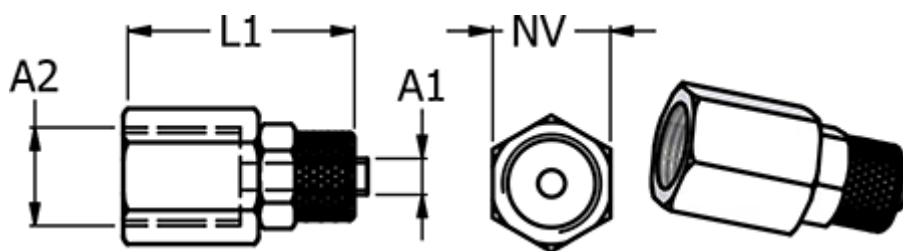

Article number: 586115188

Description: Push-on fitting 11.518-8, metal  $\text{Ø}8/6\text{-G } 1/8''$   
Straight connector internal thread

## Measures

Hose diameter A1 = 8/6

L1 =

NV = 14

Thread A2 =